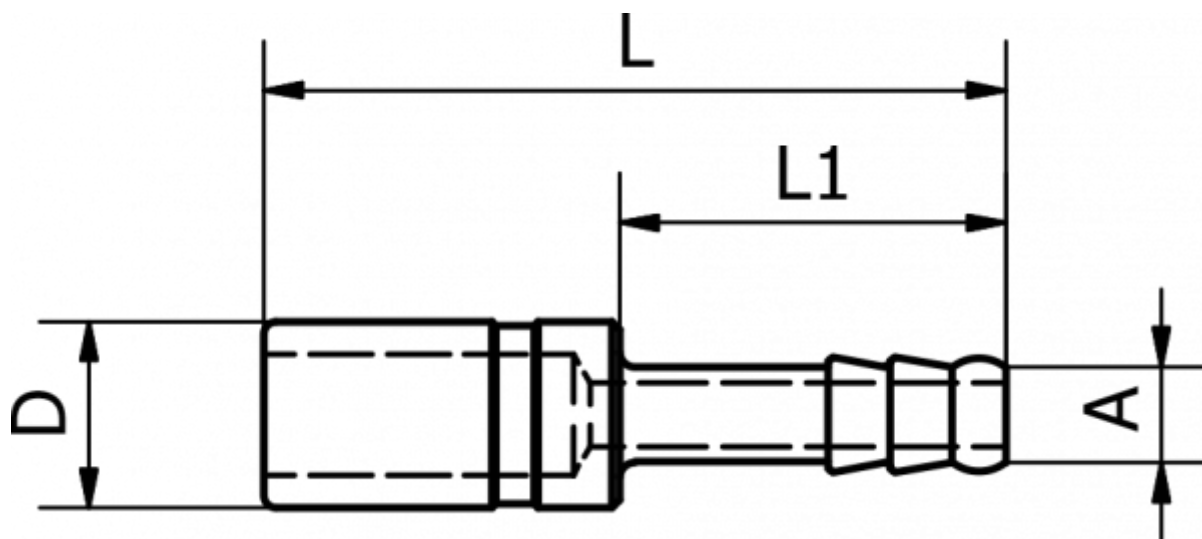

Article number: 58624307ST10

Description: Plug for coupling, w. stem $\varnothing 10$
NW 7.2, galvanised steel

Measures

A (mm) = $\varnothing 10$

D (mm) = 12

L (mm) = 48

L1 (mm) = 25